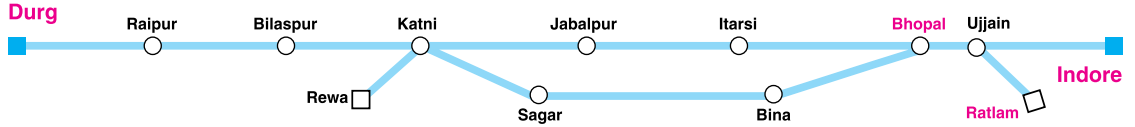

43A

TRAIN NAME		Rewa Jabalpur Intercity Express	Jabalpur Indore Express	Puri Valsad Express (via Katni, Bhopal)	Kolkata Ahmedabad Express	Jabalpur Habibganj Intercity Express	Damoh Bhopal Rajya Rani Express	Habibganj Indore AC Double Decker Express (via Dewas, Maksi)	Bhopal Indore AC Double Decker Express Via Ujjain	Rewa Indore Express
Train Number		11452	11472	22910	19414	22188$	22162	22183*	22185*	11703
Class of accommodation		CC 2S,II	1A,2A,3A SL,II	2A,3A SL,II	2A,3A SL,II	CC 2S,II	CC 2S,II	CC	CC	CC 2S,II
From Table No.				78A	73					
Days of departure at originating station		Daily	Daily	Su	Sa	Daily	Daily	Daily	Daily	W,Sa,Su
1157	Durg	d								
831	Rewa	d	06.00							05.00
1009	Bilaspur	a d		17.00 17.15						
858	Anuppur	a d		20.17 20.22						
789	Satna	a d	06.50 07.00							05.55 06.05
691	Katni	a d	08.30 08.35	23.35 23.55						07.30 07.40
600	Jabalpur	a d	10.25	23.00	01.00 01.10		16.10			
596	Madan Mahal	d		23.08	...		16.16			
512	Narsingpur	a d		00.13 00.15	...		17.20 17.22			
421	Pipariya	d		01.25	...		18.34			
354	Itarsi	a d		03.20 03.35	04.55 05.05		20.00 20.25			
689	Katni Murwara	a d			11.30 11.40					
555	Damoh	a d			13.10			05.00		09.23 09.25
478	Sagour	a d			14.40 14.45		06.10 06.15			10.25 10.30
403	Bina	a d			16.10 16.15		07.35 07.40			12.30 12.35
270	Habibganj	a d		05.05 05.07			22.05		06.00	
264	Bhopal	a d		05.40 05.50	07.00 07.20	19.55 20.10		10.05	06.10 06.15	14.35
	Maksi	a d		08.40 08.42	09.35 09.36	...		08.14 08.15		...
	Indore	d								
	Dewas	a d								
80	Ujjain	a d			10.35 10.45	23.10 23.20				17.00 17.20
	Dewas	a d		09.35 09.37				08.46 08.48	18.03 18.05	19.08 19.10
	Indore	a		10.45				09.35	18.50	20.30
	Ratlam	a d			12.20 12.30	01.10 01.30				
Days of arrival at destination station		Daily	Daily	M	M	Daily	Daily	Daily	Daily	W,Sa,Su
To Table No.				3	54A