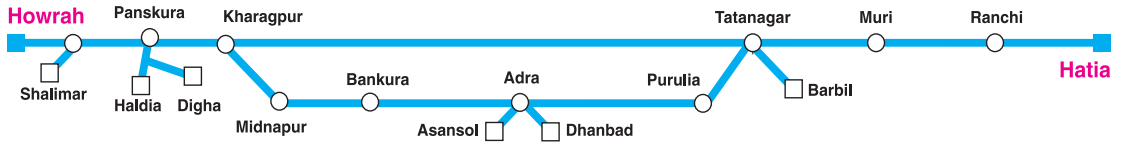

TAG-22

TRAIN NAME	Howrah Ranchi Intercity Express	Digha Asansol Express	Shalimar Bhanjpur Simlipal Express	Digha Malda Town Express	Villupuram Purulia Express	Santragachi Porbander Kavi Guru Express	Asansol Tatanagar Express	Haldia Anand Vihar (T) Express	Howrah Ranchi Intercity Express	SMVT Bengaluru Kamakhyā AC Express	Kharagpur Hatia Express	Kharagpur Ranchi MEMU Express	NSCB Gomoh Chakradharpur MEMU Express	Tatanagar Hatia Express	
Train Number	22891	13505	18007	13417	22606	12950	13512	12443	18627	12551	18035	18085	18115	18601	
Class of accommodation	CC 2S,II	II	2S,II	3A SL,II	2A,3A SL,II	2A,3A, SL,II,P	2S,II	3A,3A(E) SL,II	3A, CC,2S,II	1A,2A 3A,P	II	II	II	II	
From Table No.					7A					Via 29A					
Days of departure at originating station	W,Th,Sa	Su	M,Tu,W	Th	W,Sa	Su	Tu, F, Su	Th	Su,M,Tu	Sa	Daily	Daily	Daily	Daily	
Km.	Howrah d														
	Shalimar d		16.25												
8	Santragachi d	...	16.40			20.10			...						
	Haldia d							09.30							
	Digha a	14.30		23.55											
116	Kharagpur a d	14.22 14.30	17.20 17.25	18.15 18.20	03.00 03.10	21.35 21.40		11.23 11.28	14.25 14.30		08.45	04.30			
	Bhanjpur a		21.30												
129	Midnapur d		18.23	03.52	19.25	22.18			15.15	15.40	09.23	05.03			
231	Bankura d		19.43	05.18	20.48	23.34			16.36	16.55	11.20	06.38			
	Dhanbad d														
	NSCB Gomoh												15.00		
	Santalalih d												17.16		
284	Adra a d	20.45 20.50		06.10 06.15	21.35 21.40	00.20 00.25			17.25 17.30	17.40 17.45	12.50 13.00	07.35 07.40	18.00 18.35		
	Santalalih a								17.56						
	Asansol a	22.15		07.50 08.00			09.00			19.30 19.40					
	Bokaro Steel City														
323	Purulia a d				22.45	01.10 01.15	10.28 10.30				14.20 14.40	08.40 08.50	19.35 19.40		
	Jhargram d	15.04						--							
	Ghatsila d	15.40						--							
250	Tatanagar a d	16.40 16.45					12.25	13.15 13.20						12.05	
	Chakradharpur					03.07							22.20		
	Barbil a														
	Purulia a d	18.35 18.37						14.58 15.00						14.25 14.30	
354	Muri a d	19.48 19.50							20.53 20.55		16.00 16.05	10.28 10.30			
419	Ranchi a d	21.10							22.15		17.50 17.55	12.35		17.15 17.20	
426	Hatia a										18.45			18.05	
	Days of arrival at destination station	W,Th, Sa	Su	M,Tu, W	F	Th,Su	Tu	Tu, F, Su	F	Su,M,Tu	M	Daily	Daily	Daily	Daily
To Table No.				14		34A		1A		Via 29A