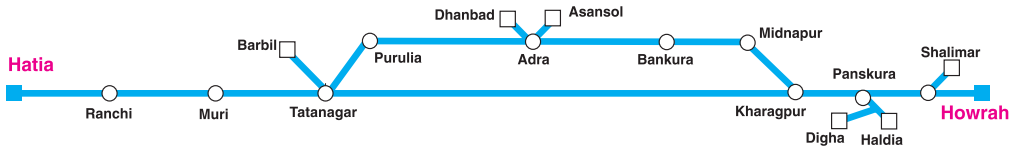

TAG-22

TRAIN NAME	Ranchi Howrah Intercity Express	Asansol Digha Express	Bhanpur Shalimar Simlipal Express	Malda Town Digha Express	Purulia Villupuram Express	Porbander Santragachi Kavi Guru Express	Tatanagar Asansol Express	Anand Vihar (T) Haldia Express	Kamakhya SMVT Bengaluru AC Express	Ranchi Howrah Intercity Express	Digha Howrah Super AC Express	Hatia Kharagpur Express	Ranchi Kharagpur MEMU Express	Chakradharpur NSCB Gomoh Express	Hatia Tatanagar Express
Train Number	22892	13506	18008	13418	22605	12949	13511	12444	12552	18628	12848	18036	18086	18116	18602
Class of accommodation	CC 2S,II	II	2S,II	3A SL,II	2A,3A SL,II	2A,3A, SL,II,P	2S,II	3A,3A(E) SL,II	1A,2A 3A,P	CC 2S,II	EC, CC	II	II	II	II
From Table No.				14A		34		1	Via 29						
Days of departure at originating station	W, Th, Sa	Su	Tu,W,Th	Th	M,F	F	Tu, F, Su	Tu	W	Su,M,Tu	Daily	Daily	Daily	Daily	Daily
Km. Hatia	d											09.20			04.25
7 Ranchi	a	07.00								05.40		09.35 09.40	15.40		04.40 04.45
72 Muri	d	08.05								06.52		11.05 11.07	16.53 16.55		
Barbil	d														
Purulia	d	09.05			10.00			13.10				12.45 13.05	18.30 18.40		07.40 07.42
Chakradharpur						23.00								05.45	
176 Tatanagar	a	10.52 11.02					13.25	15.15 15.20							10.30
Ghatsila		11.38													
Jhargram	d	12.22													
Purulia	d					00.50 00.55	15.05 15.07							08.15 08.20	
Bokaro Steel City															
Asansol	d	05.40		15.20 15.30			17.00	08.50 09.00							
Santalidih	d									09.25					
Adra	a	06.40 06.45		16.35 16.40	10.45 10.50	01.45 01.50		09.50 09.55	10.00 10.05			14.05 14.15	19.30 19.35	09.30 09.40	
Santalidih	d													10.14 10.15	
NSCB Gomoh														13.15	
Bankura	d	07.32		17.25	11.30	02.33			10.35	10.50		15.20	20.30		
Midnapur	d	09.10		19.08	13.08	04.03			11.53	12.33		17.28	22.18		
Bhanpur	d		06.15												
310 Kharagpur	a	13.10 13.12	09.30 09.35	09.50 10.00	19.30 19.35	04.25 04.30		17.20 17.25		13.11 13.13		18.00	22.55		
Digha	d		12.50		22.30							15.40			
Haldia	a							19.35							
418 Santragachi	d	14.30		11.50		06.20				14.30	...				
Shalimar	a		12.15												
426 Howrah	a	15.10								15.10	19.00				
Days of arrival at destination station	W, Th, Sa	Su	Tu,W,Th	Th	Tu,Sa	Su	Tu, F, Su	W	F	Su,M,Tu	Daily	Daily	Daily	Daily	Daily
To Table No.					7				Via 29