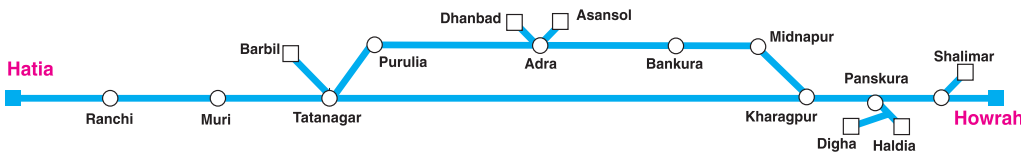

TRAIN NAME	Hatia Howrah Kriya Yoga Express	Tatanagar Howrah Steel Express	Purulia Howrah Express	Tatanagar Dhanbad Suvar-narekha Express	Asansol Haldia SF Express	Bhujudih Shalimar Aranyak Express	Barbil Howrah Jan Shatabdi Express	Purulia Howrah Rupashi Bangla Express	Lokmanya Tilak (T) Shalimar Samarsata Express	Digha Howrah Tamralipta Express	Digha Howrah Kandari Express	Adra Howrah Express	Chakrad-harpur Howrah Express	Bokaro Steel City Howrah Express	Jhargram Dhanbad MEMU Express	NSCB Gomoh Kharag-pur Express	Asansol Kharag-pur MEMU Express	Ghatsila Howrah MEMU Express
Train Number	18616	12814	12828	13302	22330	12886	12022	12884	12151	12858	22898	18004	18012@	18014@	18019	18024	18028	18034
Class of accommodation	1A,2A,3A SL,II	EC,CC,2S	3A, CC 2S,II	CC 2S,II	II	CC,2S,II	CC 2S	CC 2S,II	1A,2A,3A SL,II,P	CC 2S,II,P	CC 2S,II,P	2S,II	2A,3A SL,II	3A SL,II	II	II	II	II
From Table No.									5A									
Days of departure at originating station	Daily	Daily	Daily	Daily	Except Su	Except Su	Daily	Daily	W,Th	Daily	Daily	Daily	Daily	Daily	Except Sa	Daily	Daily	Except Sa
Km. Hatia	d	21.45																
7 Ranchi	a d	22.00 22.15																
72 Muri	d	23.45																
Barbil	d						13.40											
Purulia	d																	
Chakrad-harpur									23.00				18.15	18.56 18.58				
Jhargram															05.50			
Ghatsila															06.50			
176 Tatanagar	a d	01.55 02.05	06.10	13.40			16.38 16.45								07.40 07.45			
Ghatsila		02.51	06.47				17.28											14.30
Jhargram	d	03.34	07.35				...											15.23
Purulia	d		05.30	15.22				15.35	00.55				21.10		09.58			
Bokaro Steel City														19.30	11.30			
Asansol	d				05.40												17.10	
NSCB Gomoh																06.25		
Bhujudih	d					13.35									21.06	08.25		
Santalalih	d					13.45									21.18	08.40		
Adra	a d		06.20 06.24	16.15 16.35	06.40 06.45	14.15 14.20		16.26 16.30	01.45 01.50			04.30	22.10 22.50	22.05 22.50	09.30 09.40	18.20 18.30		
Santalalih	d			...														
Dhanbad	a			19.35											13.45			
Bankura	d		07.03		07.32	15.00		17.08	02.33			05.22	23.56	23.56		10.42	19.28	
Midnapur	d		08.48		09.10	16.33		18.45	04.03			07.18	01.33	01.33		13.00	21.30	
310 Kharagpur	a d	04.15 04.20	08.18 08.20	09.21 09.23	09.30 09.35	16.55 17.00	18.50 18.52	19.08 19.10	04.25 04.30			07.50 07.55	01.55 02.05	01.55 02.05		14.05	22.05	16.15 16.20
Digha	d									10.35	18.25							
Haldia	a				11.30													
418 Santragachi	d	05.44	09.40	10.42		18.42	20.15	20.30	06.02	13.18	21.10	09.38						18.07
Shalimar	a					19.10			06.30									
426 Howrah	a	06.30	10.20	11.25			20.55	21.15		13.55	21.45	10.10	04.30	04.30				18.35
Days of arrival at destination station	Daily	Daily	Daily	Daily	Except Su	Except Su	Daily	Daily	F,Sa	Daily	Daily	Daily	Daily	Daily	Except Sa	Daily	Daily	Except Sa
To Table No.																		

@18012 & 18014 are amalgamated at Adra