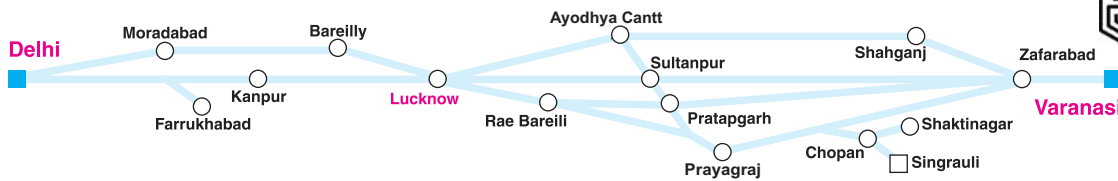

TRAIN NAME	Anand Vihar (T) Raxaul Sadhbavana Express	Anand Vihar (T) Raxaul Sadhbavana Express	Anand Vihar (T) Sultanpur Sadhbavana Express	Anand Vihar (T) Raxaul Sadhbavana Express	New Delhi Mandua-dih Shiv Ganga Express	Delhi Azamgarh Kailflyaat Express	Delhi Ayodhya Cantt Express	Delhi Par-tapgarh Padmavat Express	Amritsar Dar-bhanga Saryu Yamuna Express	Delhi Malda Town Farakka Express	Delhi Malda Town Farakka Express	New Delhi Lucknow Jn. Mail	Bhivani Kanpur Central Kalindi Express	Mankapur Prayag Ghat Ex-press	Bareilly Varanasi Ex-press	Lucknow Yes-vantpur Express	Ahmed-abad Sul-tanpur Express	Rae Bareilly Jaunpur Ex-press	Lucknow Yes-vantpur Express	New Delhi Varanasi Maha-mana Express
Train Number	14008	14016	14014	14018	12560	12226	14206	14208	14650	13484	13414	12230	14724	14234	14236	12540	20939	14202	22684	22418
Class of accommodation	3A SL,II	3A SL,II	3A SL,II	3A SL,II	1A,2A,3A SL,II	1A,2A SL,II	2A,3A SL,II	3A SL,II	2A,3A SL,II	2A,3A SL,II,P	2A,3A SL,II,P	1A,2A,3A SL,II	3A SL,II	II	3A, FC, SL,II	2A,3A SL,II	2A,3A SL,II	II	2A,3A SL,II	1A,2A,3A SL,II
From Table No.									15A				39	81 A			23A			
Days of departure at originating station	Tu,Th	F,Su	M,Sa	W	Daily	Daily	Daily	Daily	M,W, Sa	Tu,Th, F,Su	M,W, Sa	Daily	Daily	Daily	Daily	F	Tu	Daily	Th	M,W,F
Delhi Sarai Rohilla	d																	z		
Km 0 Delhi	a					20.25	18.20	19.50		21.40	21.40		22.35	22.50			23.55	00.20		
New Delhi	a				20.05							22.00								18.40
Anand Vihar (T)	d	16.30	16.30	16.30	16.30															
20 Ghaziabad	a	17.04	17.06	17.04	17.06	...	21.00	19.03	20.30	20.32		22.24	22.26	22.24	22.26	22.43	22.45	22.32	22.34	19.23
Khurja	d										23.10	23.10								
126 Aligarh	a					...	22.13	22.15			00.20	00.25		00.46	00.48					
204 Tundla	a					...	...	...			01.35	01.40		01.55	02.00					
241 Shikohabad	a					...	...	...						02.50	02.55					
348 Farrukhabad	a					...	...	...						07.00	07.40					
406 Kannauj	d												08.48							
57 Hapur	a	17.48	17.50	17.48	17.50			19.45	21.18	21.20		23.22	23.25							
161 Moradabad	a	19.32	19.40	19.32	19.40			22.00	23.12	23.20	00.12	00.20		01.05	01.13			03.15	03.23	21.40
252 Bareilly	a	...	...	...	...			23.46	00.52	02.01	02.03						16.35		04.42	04.44
435 Kanpur	a					01.00	01.05	01.55	02.00				05.40	05.50						23.08
487 Lucknow	a	02.15	02.25	02.15	02.25	02.15	02.45	03.45	03.55	03.15	03.25	04.40	04.50	06.10	06.20	07.30	07.40	07.30	07.40	06.50
Aishbagh	d																			
565 Rae Bareilly	a									06.10	06.15							21.40	21.45	07.25
635 Ayodhya Cantt	a				06.10	06.15		06.38	06.40	07.15				04.05	04.15	01.05	01.15			
642 Ayodhya	a				06.38	06.40		06.58	07.00				08.53	08.55	10.22	10.24			01.30	01.32
Nihalgarh	a																		10.30	10.32
Pratapgarh	d																			09.15
628 Sultanpur	a	05.38	05.40	05.38	05.40	05.55														09.17
Janghai	d																			10.25
Jaunpur	a																			12.10
660 Pratapgarh	a								08.20											
695 Phaphamau	a																			
708 Prayagraj	a					03.45	03.55													
682 Shahganj	d				08.15			08.15			10.55	12.15								
738 Azamgarh	a																			10.55
773 Mau	d																			12.25
780 Zafarabad	d																			12.30
Banaras																				13.15
788 Varanasi	a	09.00	09.15	09.00	09.15															
Days of arrival at destination station	W,F	Sa,M	Tu,Su	Th	Daily	Daily	Daily	Daily	Tu,Th, Su	Th,Sa, Su,Tu	W,F,M	Daily	Daily	Daily	Daily	Su	W	Daily	Sa	Tu, Th,Sa
To Table No.	22	22/64A		22					22	1	1					17			17