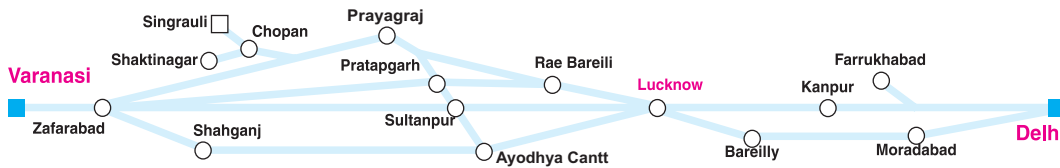

TRAIN NAME	Jaunpur Rae Bareilly Express	Howrah Bikaner Express	Raxaul Anand Vihar (T) Sadh-bhavana Express	Varanasi New Delhi Mahamana Express	Malda Town Delhi Farakka Express	Malda Town Delhi Farakka Express	Varanasi New Delhi Kashi Vishwa-nath Express	Lucknow Jn. New Delhi Lucknow Mail	Jaynagar Amritsar Saryu Yamuna Express	Kanpur Central Bhiwani Kalindi Express	Prayag Ghat Mankapur Express	Rajgir New Delhi Shramjeevi Express	Varanasi Lucknow Intercity Express	Banaras New Delhi Shiv Ganga Express	Varanasi Bareilly Express	Varanasi Anand Vihar (T) Garib Rath Express	Mau Anand Vihar (T) Express
Train Number	14201	12371	14017	22417	13483	13413	15127	12229	14649	14723	14233	12391	14203	12559	14235	22407	22539
Class of accommodation	II	1A,2A,3A SL,II,P	3A SL,II	1A, 2A SL, II, P	2A, 3A SL, II, P	2A, 3A SL, II, P	1A, 2A, 3A SL, II, P	1A,2A, 3A SL,II	2A, 3A SL,II	3A SL,II	II	1A, 2A, 3A SL, II, P	CC 2S, II	1A, 2A, 3A SL,II	3A FC,SL,II	3A	2A,3A, SL,II
From Table No.		12	22A		1A	1A			22A			1A/67					
Days of departure at originating station	Daily	M	F	Tu, Th Sa	Tu, W, F, Su	M,Th, Sa	Daily	Daily	Tu, F, Su	Daily	Daily	Daily	Daily	Daily	Daily	Su,Tu, Th	Tu,F
Km.	Varanasi	19.00 19.10	11.35 11.45	18.55	11.05 11.15	11.05 11.15	13.30					15.02 15.12	17.50		23.10	19.30	
Banaras														22.15			
52 Zafarabad			...		12.16	12.10											
94 Mau								17.15 17.25									20.50
129 Azamgarh								18.15			Prayag Ghat Dep. 18.10						
185 Shahganj			13.25 13.30		13.25 13.30			20.05 20.30							01.01 01.03		
173 Prayagraj														00.30 00.35			
Jaunpur	16.25																23.05 23.10
160 Phaphamau											18.52 18.53						
Janghai	17.40						15.08						18.57				
128 Pratapgarh	18.53 18.55	21.20 21.25					16.08 16.13				20.00 20.05		19.43 19.45			21.20 21.25	
224 Raebareilly	21.50	22.55 23.00					17.55 18.00						21.12 21.14			22.55 23.00	
245 Sultanpur				21.08 21.10		14.05 14.15					21.00 21.05	17.10 17.12					01.40 01.45
189 Ayodhya			15.08 15.10		15.08 15.10			21.58 22.00			00.02 00.04				02.40 02.42		
196 Ayodhya Cantt			15.33 15.38		15.33 15.38			22.19 22.25			23.15 23.25				03.00 03.05		
302 Lucknow/ Lucknow Jn.	01.00 01.10	18.15 18.25	23.45 23.55	18.55 19.05	18.55 19.05	20.10 20.20	22.00	00.45 00.55				19.55 20.05	22.50		06.35 06.45	01.00 01.10	04.10 04.20
374 Kanpur Central					21.20 21.25	21.20 21.25				17.10				02.45 02.50			06.05 06.10
536 Bareilly		04.36 04.38	...	03.23 03.25			00.15 00.17	01.43 01.45	04.22 04.24			23.49 23.51			13.55	04.36 04.38	
627 Moradabad		06.17 06.25	01.05 01.13	04.55 05.02			01.57 02.05	03.25 03.33	06.05 06.13			01.27 01.35				06.17 06.25	
732 Hapur			03.08 03.10				03.43 03.45	04.59 05.02									
405 Kannauj										18.45							
463 Farrukhabad										20.30 20.55							
551 Shikohabad										23.15 23.20				...			
588 Tundla					00.55 01.00	00.55 01.00				00.18 00.23				...			
666 Aligarh					02.10 02.15	02.10 02.15				02.00 02.05				...			
Khurja					02.45	02.45											
712 Ghaziabad		08.53 08.55	04.10 04.12	07.18 07.20	03.58 04.00	03.58 04.00	04.52 04.54	05.59 06.01		04.18 04.20		03.52 03.54		...			
Anand Vihar (T)			04.45													09.30	11.30
792 New Delhi				08.05			05.40	06.55				04.40		08.25			
788 Delhi		09.50 10.05			04.50	04.50				05.30 05.45							
Delhi Sarai Rohilla																	
Days of arrival at destination station	Daily	Tu	Sa	W,F,Su	Th,F, Su,Tu	W,Sa, M	Daily	Daily	W,Sa, M	Daily	Daily	Daily	Daily	Daily	Daily	M,W,F	W,Sa
To Table No.		59							15	39	81